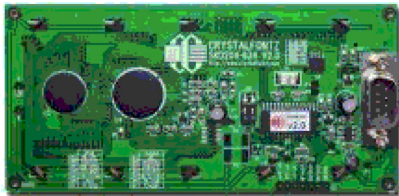

Computer (Typical, refer to your user manual.)

DB-9 Female Connector

CFA632

CFA634

WR232Y01 - 6'
WR232Y04 - 10'
WR232Y10 - 12'