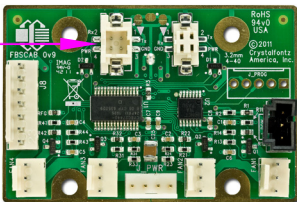

Approximately 18" (457mm)

Housing: A2211H-2*2P
Terminal: A2211T

Housing: DF11-4DEP-2C
Terminal: DF11-EP2428PCF

CFA-FBSCAB

CFA-735