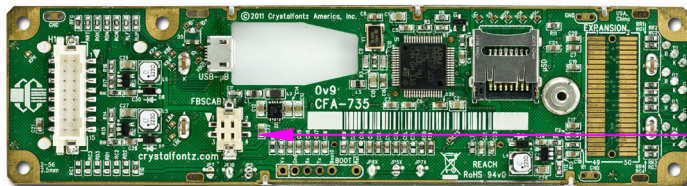

Approximately 18" (457mm)

Housing: A2211H-2*2P
Terminal: A2211T

Housing: DF11-4DEP-2C
Terminal: DF11-EP2428PCF

CFA-FBSCAB

CFA-735