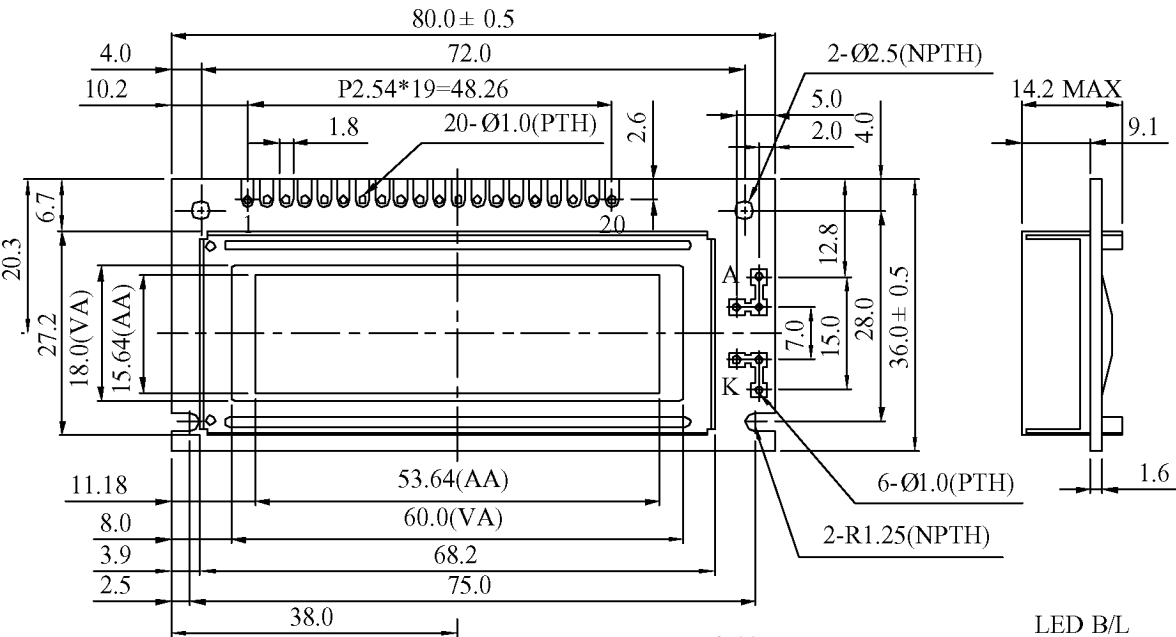

CFAG12232J Series Millimeter Dimensions

DOT SIZE
SCALE 10/1