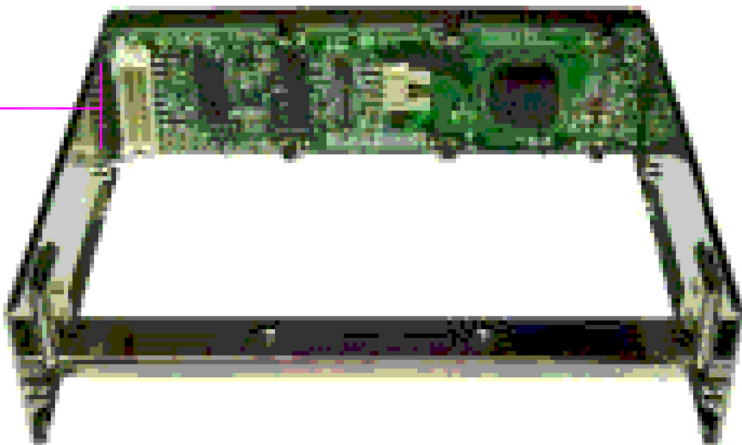

26" [660mm] Approximate

16
15
2
1

Housing: DF11-16DS-2C
Terminal: DF11-2428SC

CFA635-KU or KS

CFA631-KU or KS

Housing: 1-480426-0
Terminal: 61174-1
(Tyco)

Standard 3.5" HDD Power
Connector From PC

copyright © 2009 by

Crystalfontz America, Inc.

www.crystalfontz.com/products/

Part No.(s):

WRPWRY24

Scale:

Not to scale

Units:

inch[mm]