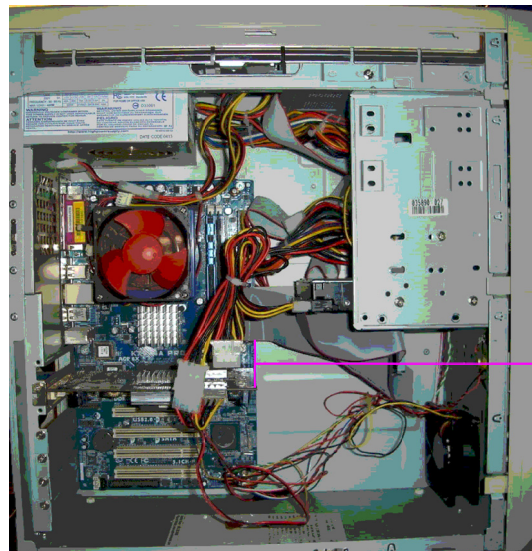

26" [660mm] Approximate

16
15
2
1

Housing: DF11-16DS-2C
Terminal: DF11-2428SC

CFA635-KU or KS

CFA631-KU or KS

Housing: 1-480426-0
Terminal: 61174-1
(Tyco)

Standard 3.5" HDD Power
Connector From PC

copyright © 2009 by